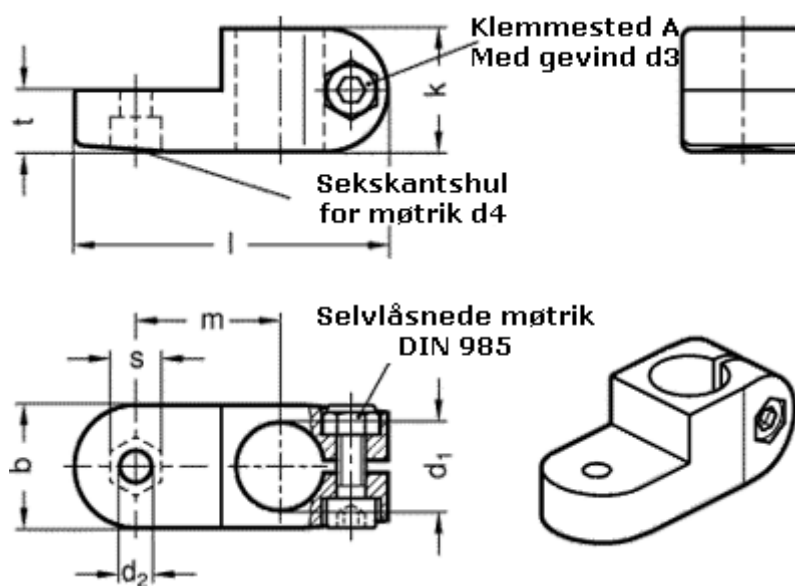

Article number: 20273B142BL

Description: E+G Swivel clamp connector
GN273-B14-2-BL

Measures

b = 25

s = 10

d1 = B14

t = 12.5

d2 = 6.5

d3 = M 6

d4 = M 6

k = 25

l = 64

m = 29.5